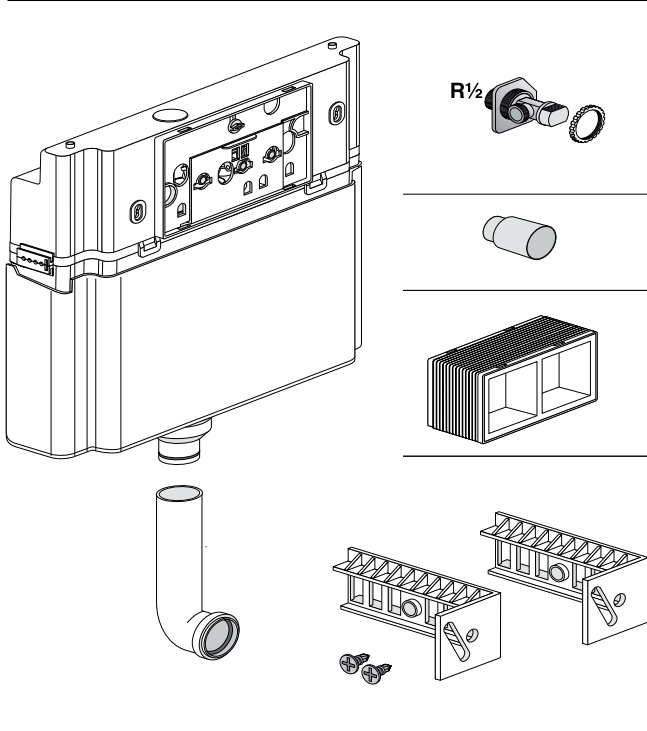

BASIC TANK SYSTEM

8.9565.0.000.000.1

Service